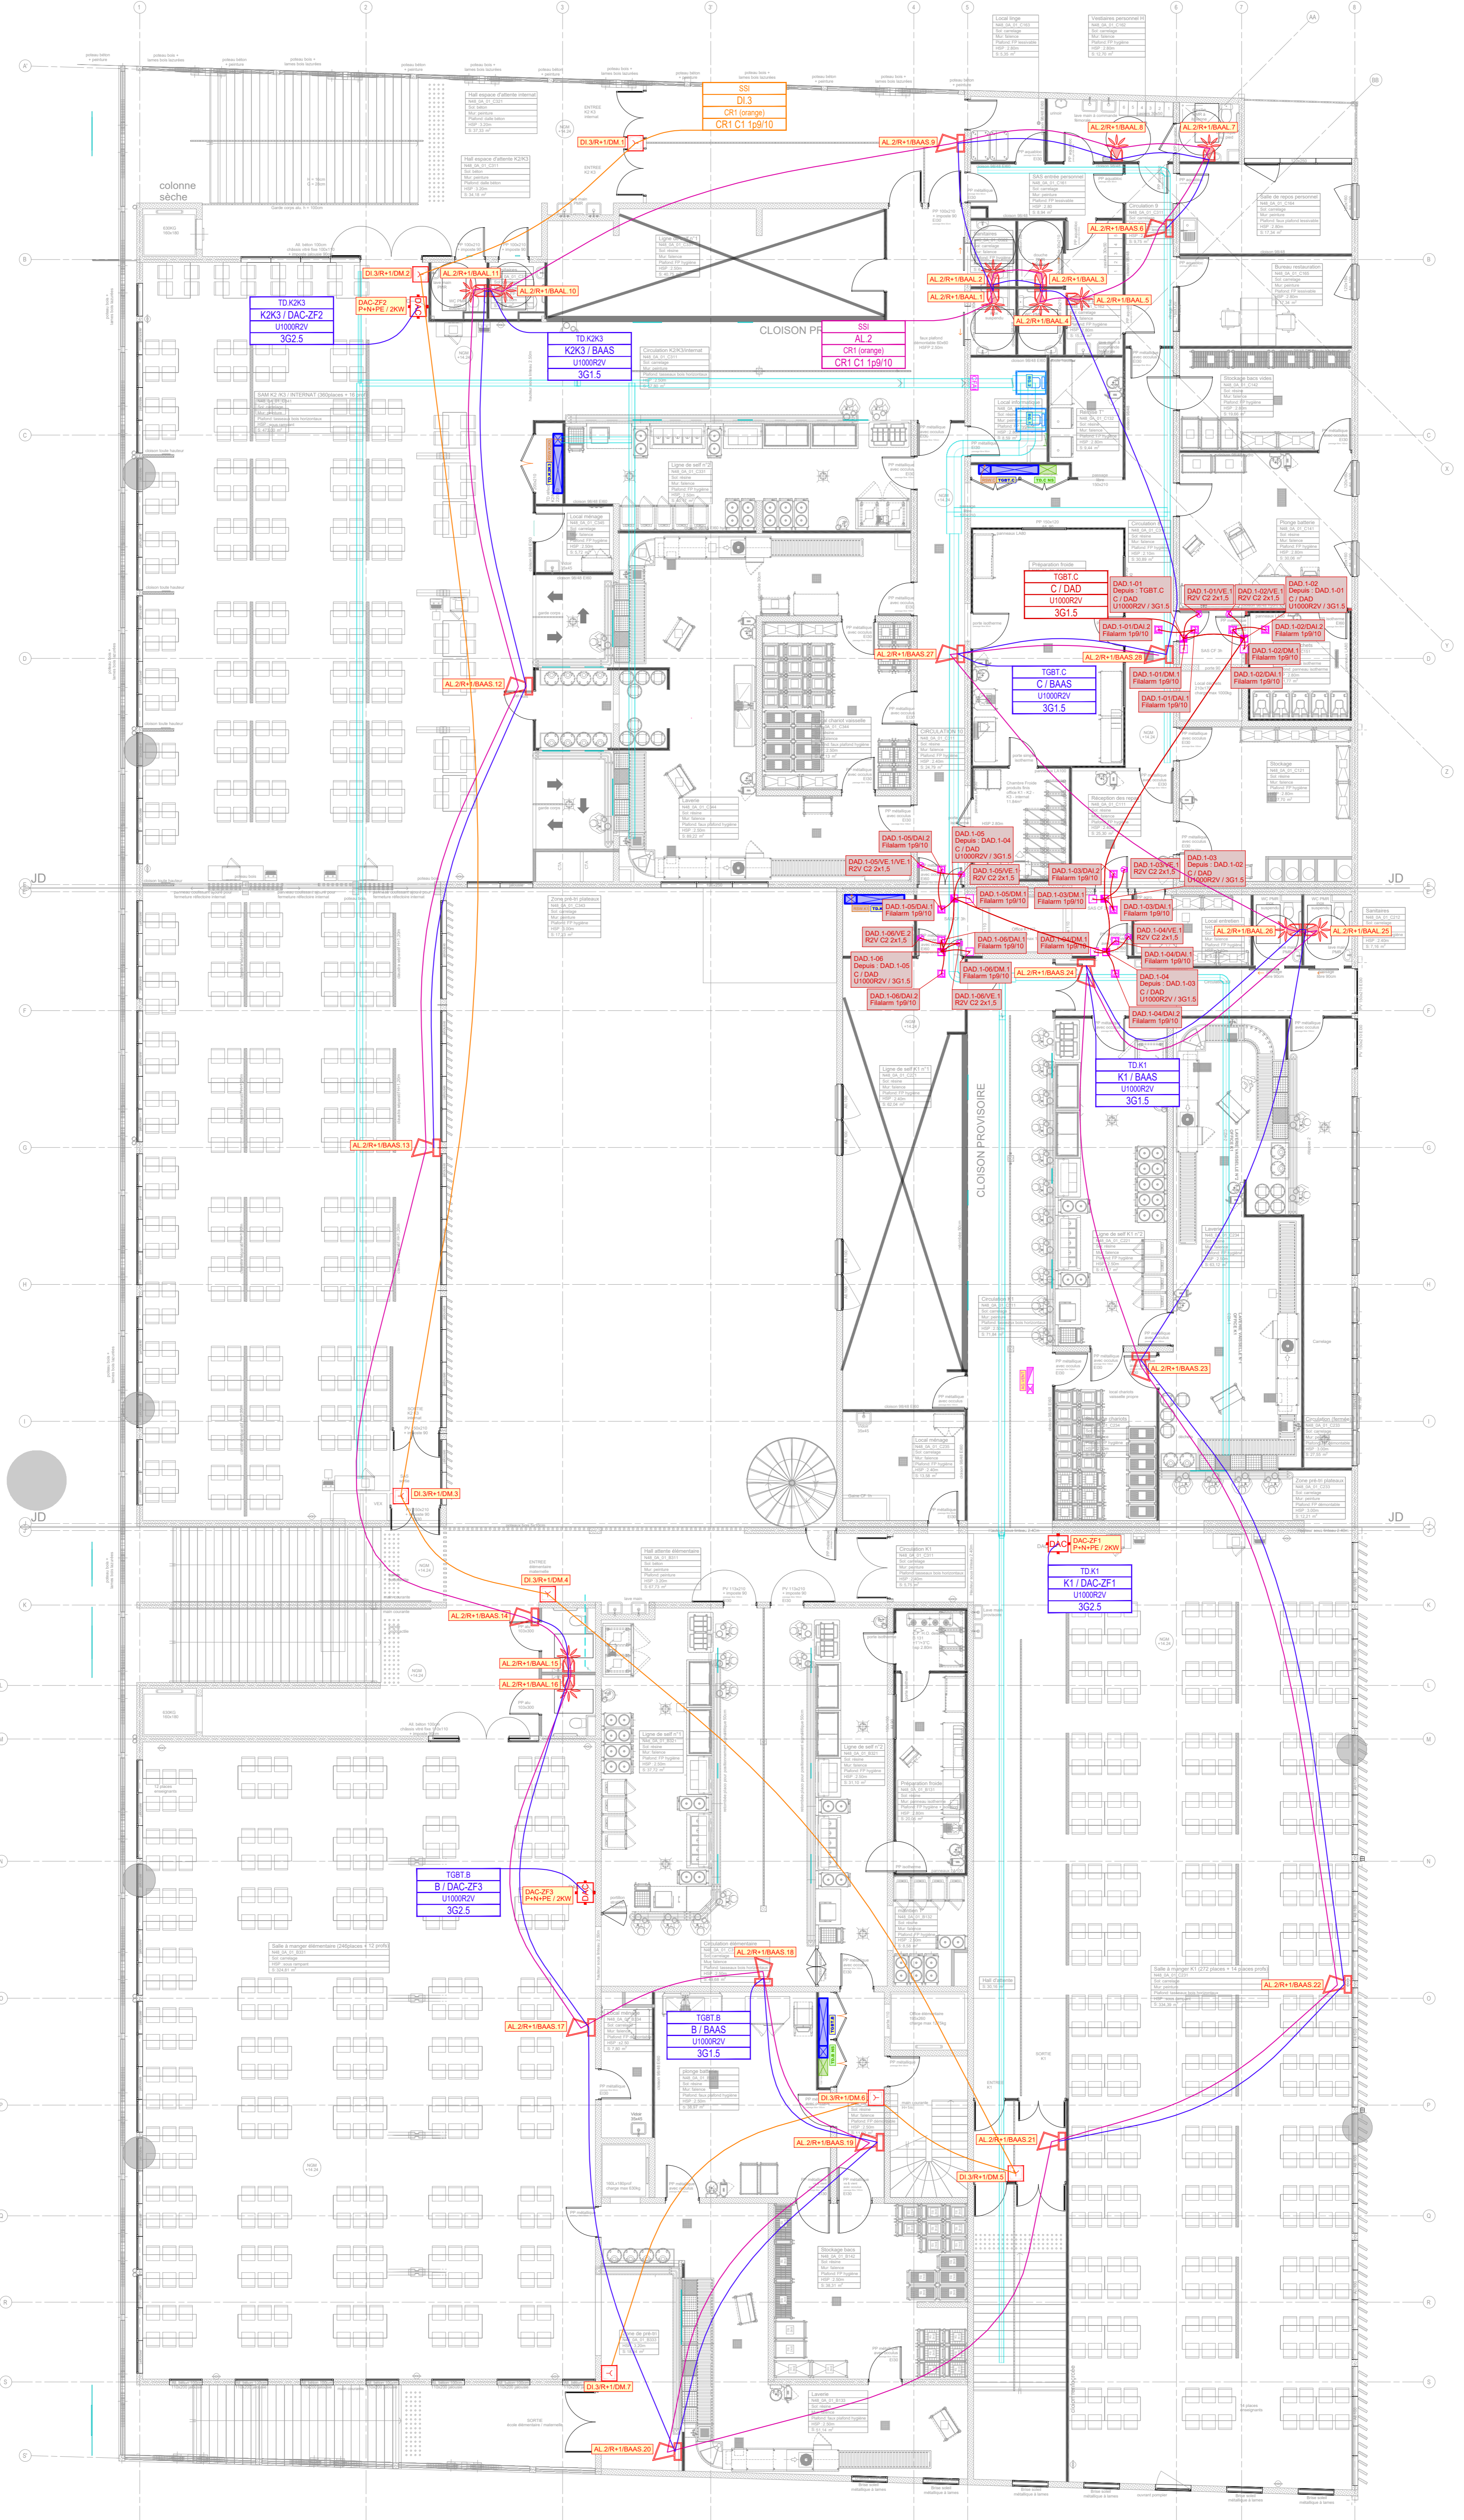

SSI
DI.3
CR1 (orange)
CR1 C1 1p9/10

TD K2K3
K2K3 / DAC-ZF2
U1000RV
3G2.5

TD K2K3
K2K3 / BAAS
U1000RV
3G1.5

SSI
AL 2
CR1 (orange)
CR1 C1 1p9/10

TGBT C
C / DAD
U1000RV
3G1.5

TGBT C
C / BAAS
U1000RV
3G1.5

TD K1
K1 / BAAS
U1000RV
3G1.5

TGBT B
B / DAC-ZF3
U1000RV
3G2.5

TGBT B
B / BAAS
U1000RV
3G1.5

TD K1
K1 / DAC-ZF1
U1000RV
3G2.5

TD K1
K1 / BAAS
U1000RV
3G1.5

colonne sèche

CLOISON PR

CLOISON PROVISOIRE